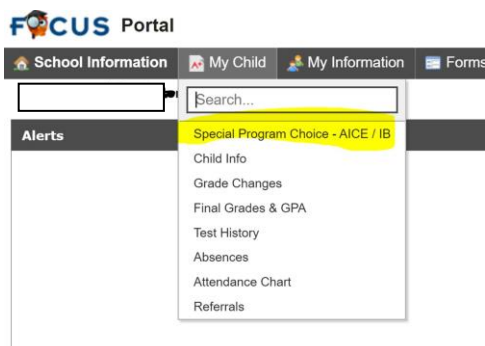

L.R. Johnson K-8 School of International Studies

School Choice Application Information

Johnson K-8 is the only Manatee County District School with a 100% school choice enrollment. All students are enrolled in either the Primary Years Programme (K-5) or Middle Years Programme (6-8).

To apply to our IB Programme, please follow these directions:

Current students in the Manatee County School District with a Focus Parent Portal Account:

Students already enrolled in a Manatee County District School must apply fill out the choice form through Focus Parent Portal. Applications for Johnson K-8 are under the “My Child” “Special Program Choice.”

Current students in the Manatee County School District without a Focus Parent Portal Account:

If you DO NOT have a parent portal, click the following link to create your FOCUS Parent Portal account: <https://focus.manateeschools.net/auth/>. For students actively enrolled in a Manatee County School you will need your child’s student ID number (may obtain from last report card or contacting your school), go to parent portal registration page and select: "I DO NOT have an Account Registered on the Parent Portal Registration" to create your account and then “I would like to ADD A CHILD who is already enrolled” to access your child(ren)'s focus dashboard. Applications for Johnson K-8 are under the “My Child” “Special Program Choice.”

Students new to the Manatee County School District and/or incoming Kindergarten students:

Incoming Kindergarten or NOT currently enrolled in the School District of Manatee County, go to parent portal registration page (<https://focus.manateeschools.net/auth/>) and select: "I DO NOT have an Account Registered on the Parent Portal Registration" to create your account and then “I would like to APPLY FOR ENROLLMENT for a new child” to enter your child into the focus system and access to the focus dashboard.

If you have any questions, please call 941-741-3344.